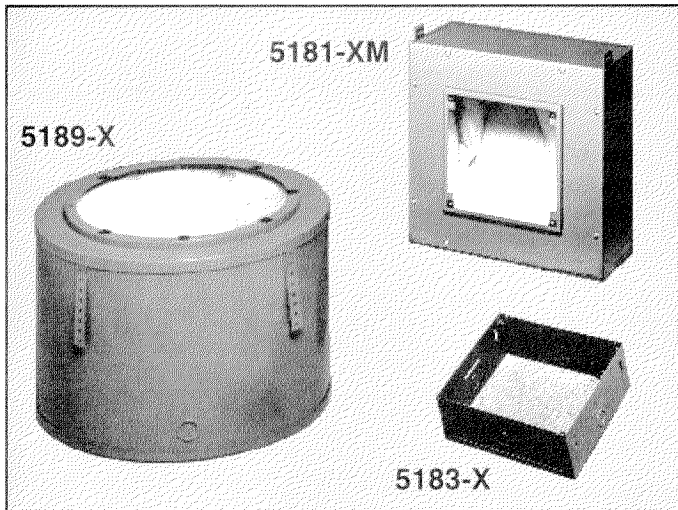

## Enclosures for 8-inch Loudspeakers

<b>Specifications:</b>	<b>5183-X</b>	<b>5189-X</b>	<b>5181-XM</b>
<b>Volume:</b>	0.2 cu. ft. 5.7 liters	1.0 cu. ft. 28.8 liters	1.0 cu. ft. 28.8 liters
<b>Shape:</b>	Square	Round	Square
<b>Dimensions (inches):</b>	8.75 x 8.75	15 dia.	15 x 15
<b>(cm):</b>	22 x 22	38 dia.	38 x 38
<b>Depth, inches (cm):</b>	3.6 (9)	10.3 (26)	8 (20)

## Grilles for 8-inch Loudspeakers

<b>Specifications:</b>	<b>5284-WM</b>	<b>5281-W</b>	<b>5281-S</b>
<b>Shape:</b>	Square	Round	Round
<b>Finish:</b>	White	White	Brush Alum.
<b>Dimensions (inches):</b>	12.5 x 12.5	12.63 dia.	12.63 dia.
<b>(cm):</b>	31.8 x 31.8	32.1 dia.	32.1 dia.

## 4-inch Enclosures and Grills

<b>Specifications:</b>	<b>5194-XM</b>	<b>5195-X</b>
<b>Volume:</b>	0.25 cu. ft. (7.1 liters)	0.25 cu. ft. (7.1 liters)
<b>Shape:</b>	Round	Round
<b>Dimensions (inches):</b>	10.0 dia. (25 cm dia.)	10.0 dia. (25 cm dia.)
<b>Depth (inches):</b>	6.8 (17.3 cm)	6.8 (17.3 cm)
<b>Associated Grille:</b>	5294-WM	5295-W

<b>Specifications:</b>	<b>5294-WM</b>	<b>5295-W</b>
<b>Shape/Finish:</b>	Round/White	Round/White
<b>Dimensions, inches (cm):</b>	7.4 dia. (19.0 dia.)	7.4 dia. (19.0 dia.)
<b>Mounting Method:</b>	Torsion Spring	Screw