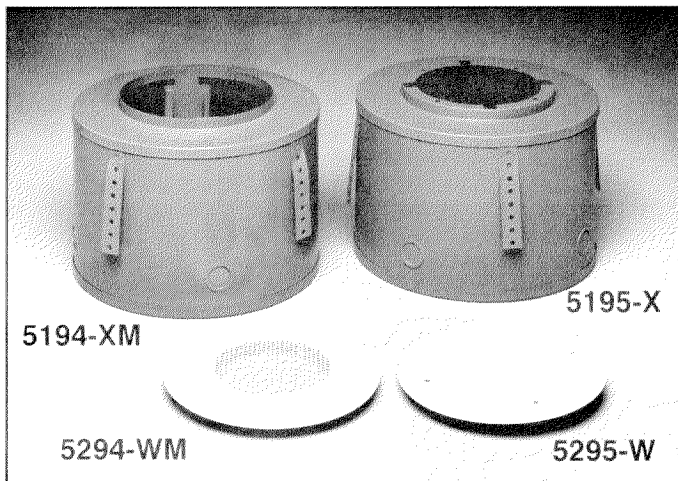

## Enclosures for 8-inch Loudspeakers

<b>Specifications:</b>	<b>5183-X</b>	<b>5189-X</b>	<b>5181-XM</b>
<b>Volume:</b>	0.2 cu. ft. 5.7 liters	1.0 cu. ft. 28.8 liters	1.0 cu. ft. 28.8 liters
<b>Shape:</b>	Square	Round	Square
<b>Dimensions (inches):</b>	8.75 x 8.75	15 dia.	15 x 15
<b>(cm):</b>	22 x 22	38 dia.	38 x 38
<b>Depth, inches (cm):</b>	3.6 (9)	10.3 (26)	8 (20)

## Grilles for 8-inch Loudspeakers

<b>Specifications:</b>	<b>5284-WM</b>	<b>5281-W</b>	<b>5281-S</b>
<b>Shape:</b>	Square	Round	Round
<b>Finish:</b>	White	White	Brush Alum.
<b>Dimensions (inches):</b>	12.5 x 12.5	12.63 dia.	12.63 dia.
<b>(cm):</b>	31.8 x 31.8	32.1 dia.	32.1 dia.

## 4-inch Enclosures and Grills

<b>Specifications:</b>	<b>5194-XM</b>	<b>5195-X</b>
<b>Volume:</b>	0.25 cu. ft. (7.1 liters)	0.25 cu. ft. (7.1 liters)
<b>Shape:</b>	Round	Round
<b>Dimensions (inches):</b>	10.0 dia. (25 cm dia.)	10.0 dia. (25 cm dia.)
<b>Depth (inches):</b>	6.8 (17.3 cm)	6.8 (17.3 cm)
<b>Associated Grille:</b>	5294-WM	5295-W

<b>Specifications:</b>	<b>5294-WM</b>	<b>5295-W</b>
<b>Shape/Finish:</b>	Round/White	Round/White
<b>Dimensions, inches (cm):</b>	7.4 dia. (19.0 dia.)	7.4 dia. (19.0 dia.)
<b>Mounting Method:</b>	Torsion Spring	Screw